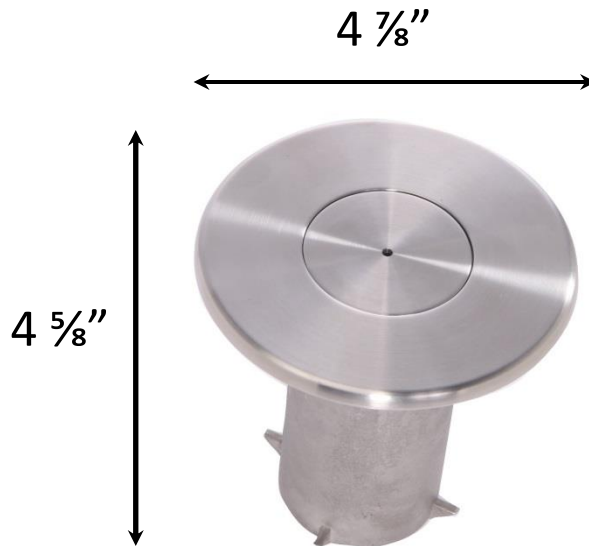

Removable Post Socket

Dimensions:

Diameter: 4 7/8"

Height: 4 5/8"

Material: 316 Stainless Steel